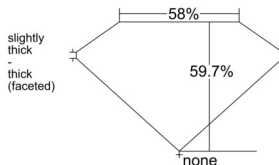

GIA®

FACSIMILE

GIA REPORT 2548427018

Verify this report at GIA.edu

GIA NATURAL DIAMOND DOSSIER®

January 13, 2026
GIA Report Number 2548427018
Shape and Cutting Style ..... Heart Brilliant
Measurements ..... 5.84 x 6.70 x 4.00 mm

GRADING RESULTS

Carat Weight ..... 0.91 carat
Color Grade ..... D
Clarity Grade VS2

ADDITIONAL GRADING INFORMATION

Polish ..... Excellent
Symmetry ..... Excellent
Fluorescence ..... Faint
Clarity Characteristics ..... Crystal
Inscription(s): GIA 2548427018

PROPORTIONS

Profile not to actual proportions

GRADING SCALES

GIA COLOR SCALE		GIA CLARITY SCALE	
NEAR COLORLESS	D	VERY VERY SLIGHTLY INCLUDED	FLAWLESS
	E		INTERNALLY FLAWLESS
	F		VVS₁
	G		VVS₂
	H		VS₁
	I		VS₂
	J		SI₁
	K		SI₂
	L		I₁
	M		I₂
FAINT	N	SLIGHTLY INCLUDED	I₃
	O		
	P		
	Q		
VERY LIGHT	R	INCLUDED	
	S		
	T		
	U		
	V		
	W		
	X		
	Y		
LIGHT	Z