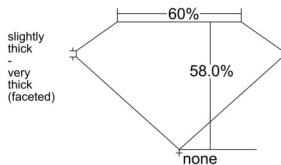

GIA®

FACSIMILE

GIA REPORT 2548397953

Verify this report at GIA.edu

GIA NATURAL DIAMOND DOSSIER®

January 08, 2026
GIA Report Number 2548397953
Shape and Cutting Style ..... Heart Brilliant
Measurements ..... 4.93 x 5.53 x 3.21 mm

GRADING RESULTS

Carat Weight ..... 0.51 carat
Color Grade ..... K
Clarity Grade VVS1

ADDITIONAL GRADING INFORMATION

Polish ..... Excellent
Symmetry ..... Excellent
Fluorescence ..... None
Clarity Characteristics ..... Feather
Inscription(s): GIA 2548397953

PROPORTIONS

Profile not to actual proportions

GRADING SCALES

GIA COLOR SCALE		GIA CLARITY SCALE			
COLORLESS	D	VERY VERY SLIGHTLY INCLUDED	FLAWLESS		
	E		INTERNALLY FLAWLESS		
	F		VVS₁		
	G		VVS₂		
	NEAR COLORLESS	H	VERY SLIGHTLY INCLUDED	VS₁	
		I		VS₂	
		FAINT	J	SLIGHTLY INCLUDED	SI₁
			K		SI₂
	L		I₁		
	VERT LIGHT		M	INCLUDED	I₂
N			I₃		
O					
P					
LIGHT	Q				
	R				
	S				
	T				
	U				
	Z