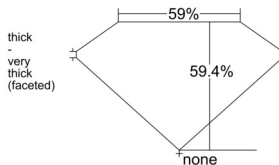

GIA®

FACSIMILE

GIA REPORT 2548380106

Verify this report at GIA.edu

GIA NATURAL DIAMOND DOSSIER®

January 06, 2026
GIA Report Number 2548380106
Shape and Cutting Style ..... Heart Brilliant
Measurements ..... 4.62 x 5.49 x 3.26 mm

GRADING RESULTS

Carat Weight ..... 0.51 carat
Color Grade ..... F
Clarity Grade VS2

ADDITIONAL GRADING INFORMATION

Polish ..... Excellent
Symmetry ..... Very Good
Fluorescence ..... None
Clarity Characteristics ..... Cloud
Inscription(s): GIA 2548380106

PROPORTIONS

Profile not to actual proportions

GRADING SCALES

GIA COLOR SCALE		GIA CLARITY SCALE			
COLORLESS	D	VERY VERY SLIGHTLY INCLUDED	FLAWLESS		
	E		INTERNALLY FLAWLESS		
	F	VERY SLIGHTLY INCLUDED	VVS₁		
	G		VVS₂		
	H		VS₁		
	NEAR COLORLESS	I	SLIGHTLY INCLUDED	VS₂	
		J		SI₁	
		FAINT	K	INCLUDED	SI₂
			L		I₁
			M		I₂
VERT LIGHT	N	LIGHT	I₃		
	O				
	P				
	Q				
	R				
	S				
	T