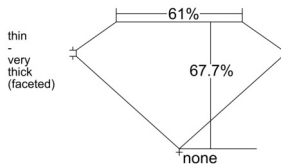

GIA®

FACSIMILE

GIA REPORT 2548333064

Verify this report at GIA.edu

GIA NATURAL DIAMOND DOSSIER®

December 30, 2025
GIA Report Number 2548333064
Shape and Cutting Style ..... Oval Brilliant
Measurements ..... 6.79 x 4.86 x 3.29 mm

GRADING RESULTS

Carat Weight ..... 0.70 carat
Color Grade ..... E
Clarity Grade VS2

ADDITIONAL GRADING INFORMATION

Polish ..... Excellent
Symmetry ..... Very Good
Fluorescence ..... Medium Blue
Clarity Characteristics ..... Indented Natural
Inspection(s): GIA 2548333064

PROPORTIONS

Profile not to actual proportions

GRADING SCALES

GIA COLOR SCALE		GIA CLARITY SCALE	
COLORLESS	D	VERY VERY SLIGHTLY INCLUDED	FLAWLESS
	E		INTERNALLY FLAWLESS
	F		VVS₁
	G		VVS₂
	H		VS₁
	I		VS₂
	J		SI₁
	K		SI₂
	L		I₁
	M		I₂
NEAR COLORLESS	N	SLIGHTLY INCLUDED	I₃
	O		
	P		
	Q		
FAINT	R		
	S		
	T		
	U		
VERT LIGHT	V		
	W		
	X		
	Y		
LIGHT	Z