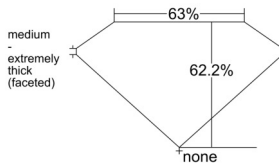

GIA®

FACSIMILE

GIA REPORT 2548313126

Verify this report at GIA.edu

GIA NATURAL DIAMOND DOSSIER®

December 25, 2025
GIA Report Number 2548313126
Shape and Cutting Style ..... Heart Brilliant
Measurements ..... 4.33 x 5.00 x 3.11 mm

GRADING RESULTS

Carat Weight ..... 0.41 carat
Color Grade I
Clarity Grade VS2

ADDITIONAL GRADING INFORMATION

Polish ..... Very Good
Symmetry ..... Excellent
Fluorescence ..... Faint
Clarity Characteristics ..... Cloud
Inscription(s): GIA 2548313126

PROPORTIONS

Profile not to actual proportions

GRADING SCALES

GIA COLOR SCALE		GIA CLARITY SCALE			
COLORLESS	D	VERY VERY SLIGHTLY INCLUDED	FLAWLESS		
	E		INTERNALLY FLAWLESS		
	F		VVS₁		
	NEAR COLORLESS	G	VERY SLIGHTLY INCLUDED	VVS₂	
		H		VS₁	
		FAINT	I	SLIGHTLY INCLUDED	VS₂
			J		SI₁
	K		SI₂		
	LIGHT		L	INCLUDED	I₁
			M		I₂
N			I₃		
O					
P					
Q					
R