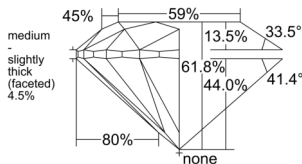

GIA®

FACSIMILE

GIA REPORT 2548274333

Verify this report at GIA.edu

GIA NATURAL DIAMOND DOSSIER®

December 22, 2025
GIA Report Number 2548274333
Shape and Cutting Style ..... Round Brilliant
Measurements ..... 3.61 - 3.64 x 2.24 mm

GRADING RESULTS

Carat Weight ..... 0.18 carat
Color Grade ..... G
Clarity Grade VVS1
Cut Grade ..... Excellent

ADDITIONAL GRADING INFORMATION

Polish ..... Excellent
Symmetry ..... Excellent
Fluorescence ..... None
Clarity Characteristics ..... Pinpoint
Inscription(s): GIA 2548274333

PROPORTIONS

Profile to actual proportions