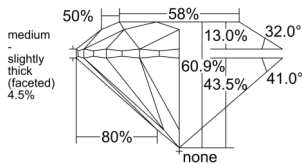

GIA®

FACSIMILE

GIA REPORT 2548210743

Verify this report at GIA.edu

GIA NATURAL DIAMOND DOSSIER®

December 10, 2025
GIA Report Number 2548210743
Shape and Cutting Style ..... Round Brilliant
Measurements ..... 4.29 - 4.32 x 2.63 mm

GRADING RESULTS

Carat Weight ..... 0.30 carat
Color Grade ..... E
Clarity Grade VVS1
Cut Grade ..... Excellent

ADDITIONAL GRADING INFORMATION

Polish ..... Excellent
Symmetry ..... Excellent
Fluorescence ..... None
Clarity Characteristics ..... Pinpoint
Inscription(s): GIA 2548210743

PROPORTIONS

GRADING SCALES

GIA COLOR SCALE	GIA CLARITY SCALE	GIA CUT SCALE	
D	FLAWLESS	EXCELLENT	
E	INTERNALLY FLAWLESS		
F		VVS₁	VERY GOOD
G	VVS₂		
H	VS₁	GOOD	
I	VS₂		
J	SI₁	FAIR	
K	SI₂		
L	I₁	POOR	
M			
N			
O	I₂		
P			
Q			
R	I₃		
S			
T			
U			
V			
W			
X			
Y			
Z