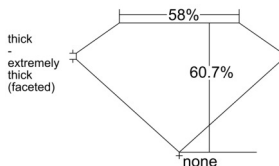

GIA®

FACSIMILE

GIA REPORT 2548210260

Verify this report at GIA.edu

GIA NATURAL DIAMOND DOSSIER®

December 10, 2025
GIA Report Number 2548210260
Shape and Cutting Style ..... Heart Brilliant
Measurements ..... 5.23 x 5.62 x 3.41 mm

GRADING RESULTS

Carat Weight ..... 0.60 carat
Color Grade I
Clarity Grade VS1

ADDITIONAL GRADING INFORMATION

Polish ..... Excellent
Symmetry ..... Very Good
Fluorescence ..... Faint
Clarity Characteristics..... Crystal, Cloud, Feather, Pinpoint
Inscription(s): GIA 2548210260

PROPORTIONS

Profile not to actual proportions

GRADING SCALES

GIA COLOR SCALE		GIA CLARITY SCALE	
COLORLESS	D	VERY VERY SLIGHTLY INCLUDED	FLAWLESS
	E		INTERNALLY FLAWLESS
	F		VVS₁
	G		VVS₂
	H		VS₁
	I		VS₂
	J		SI₁
	K		SI₂
	L		I₁
	M		I₂
NEAR COLORLESS	N	SLIGHTLY INCLUDED	I₃
	O		
	P		
	Q		
FAINT	R		
	S		
	T		
	U		
VERT LIGHT	V		
	W		
	X		
	Y		
LIGHT	Z