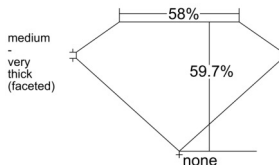

GIA®

FACSIMILE

GIA REPORT 2548177589

Verify this report at GIA.edu

GIA NATURAL DIAMOND DOSSIER®

December 08, 2025
GIA Report Number 2548177589
Shape and Cutting Style ..... Heart Brilliant
Measurements ..... 5.50 x 6.17 x 3.69 mm

GRADING RESULTS

Carat Weight ..... 0.70 carat
Color Grade I
Clarity Grade VVS2

ADDITIONAL GRADING INFORMATION

Polish ..... Excellent
Symmetry ..... Excellent
Fluorescence ..... Faint
Clarity Characteristics ..... Crystal, Pinpoint
Inscription(s): GIA 2548177589

PROPORTIONS

Profile not to actual proportions

GRADING SCALES

GIA COLOR SCALE		GIA CLARITY SCALE			
COLORLESS	D	VERY VERY SLIGHTLY INCLUDED	FLAWLESS		
	E		INTERNALLY FLAWLESS		
	F	VERY SLIGHTLY INCLUDED	VVS₁		
	G		VVS₂		
	H		VS₁		
	NEAR COLORLESS	I	SLIGHTLY INCLUDED	VS₂	
		J		SI₁	
		FAINT	K	INCLUDED	SI₂
			L		I₁
			M		I₂
VERT LIGHT	N		INCLUDED	I₃	
	O				
	P				
	Q				
	LIGHT		R		
		S			
		T			
U					
V					
W					
X					
Y					
Z