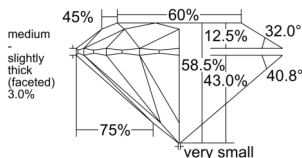

GIA®

FACSIMILE

GIA REPORT 2548159642

Verify this report at GIA.edu

GIA NATURAL DIAMOND DOSSIER®

December 04, 2025
GIA Report Number 2548159642
Shape and Cutting Style ..... Round Brilliant
Measurements ..... 4.81 - 4.82 x 2.82 mm

GRADING RESULTS

Carat Weight ..... 0.40 carat
Color Grade ..... F
Clarity Grade S11
Cut Grade ..... Excellent

ADDITIONAL GRADING INFORMATION

Polish ..... Excellent
Symmetry ..... Excellent
Fluorescence ..... Faint
Clarity Characteristics ..... Crystal, Feather
Inscription(s): GIA 2548159642

PROPORTIONS

GRADING SCALES

GIA COLOR SCALE	GIA CLARITY SCALE	GIA CUT SCALE	
D	FLAWLESS	EXCELLENT	
E	INTERNALLY FLAWLESS		
F		VVS₁	VERY GOOD
G	VVS₂		
H	VS₁	GOOD	
I	VS₂		
J	S1₁	FAIR	
K	S1₂		
L	I₁	POOR	
M	I₂		
N	I₃		
O			
P			
Q			
R			
S			
T			
U			
V			
W			
X			
Y			
Z