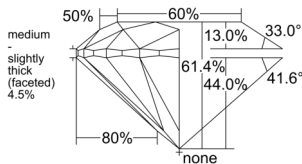

GIA®

FACSIMILE

GIA REPORT 2548143071

Verify this report at GIA.edu

GIA NATURAL DIAMOND DOSSIER®

December 03, 2025
GIA Report Number 2548143071
Shape and Cutting Style ..... Round Brilliant
Measurements ..... 5.25 - 5.29 x 3.23 mm

GRADING RESULTS

Carat Weight ..... 0.55 carat
Color Grade I
Clarity Grade VVS2
Cut Grade ..... Excellent

ADDITIONAL GRADING INFORMATION

Polish ..... Excellent
Symmetry ..... Excellent
Fluorescence ..... None
Clarity Characteristics ..... Pinpoint, Cloud
Inscription(s): GIA 2548143071

PROPORTIONS

Profile to actual proportions