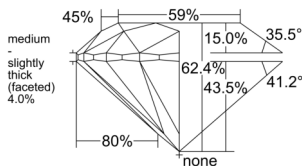

GIA®

FACSIMILE

GIA REPORT 2548127443

Verify this report at GIA.edu

GIA NATURAL DIAMOND DOSSIER®

December 01, 2025
GIA Report Number 2548127443
Shape and Cutting Style ..... Round Brilliant
Measurements ..... 5.39 - 5.42 x 3.37 mm

GRADING RESULTS

Carat Weight ..... 0.61 carat
Color Grade ..... G
Clarity Grade VVS2
Cut Grade ..... Excellent

ADDITIONAL GRADING INFORMATION

Polish ..... Excellent
Symmetry ..... Excellent
Fluorescence ..... None
Clarity Characteristics..... Pinpoint, Cloud, Surface Graining
Inspection(s): GIA 2548127443

PROPORTIONS

GRADING SCALES

GIA COLOR SCALE	GIA CLARITY SCALE	GIA CUT SCALE	
D	FLAWLESS	EXCELLENT	
E	INTERNALLY FLAWLESS		
F		VVS₁	VERY GOOD
G	VVS₂		
H	VS₁	GOOD	
I	VS₂		
J	SI₁	FAIR	
K	SI₂		
L	I₁	POOR	
M	I₂		
N	I₃		
O			
P			
Q			
R			
S			
T			
U			
V			
W			
X			
Y			
Z