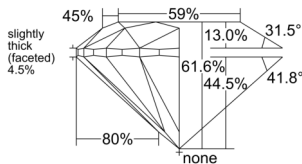

GIA®

FACSIMILE

GIA REPORT 2548122220

Verify this report at GIA.edu

GIA NATURAL DIAMOND DOSSIER®

November 28, 2025
GIA Report Number 2548122220
Shape and Cutting Style ..... Round Brilliant
Measurements ..... 5.21 - 5.23 x 3.22 mm

GRADING RESULTS

Carat Weight ..... 0.53 carat
Color Grade ..... F
Clarity Grade VS1
Cut Grade ..... Excellent

ADDITIONAL GRADING INFORMATION

Polish ..... Excellent
Symmetry ..... Excellent
Fluorescence ..... None
Clarity Characteristics ..... Crystal, Pinpoint
Inscription(s): GIA 2548122220

PROPORTIONS

Profile to actual proportions