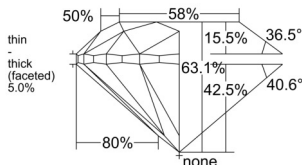

GIA®

FACSIMILE

GIA REPORT 2548083843

Verify this report at GIA.edu

GIA NATURAL DIAMOND DOSSIER®

November 26, 2025
GIA Report Number 2548083843
Shape and Cutting Style ..... Round Brilliant
Measurements ..... 4.21 - 4.23 x 2.66 mm

GRADING RESULTS

Carat Weight ..... 0.30 carat
Color Grade ..... M
Clarity Grade VVS1
Cut Grade ..... Very Good

ADDITIONAL GRADING INFORMATION

Polish ..... Excellent
Symmetry ..... Excellent
Fluorescence ..... Faint
Clarity Characteristics ..... Cloud, Pinpoint
Inscription(s): GIA 2548083843

PROPORTIONS

Profile to actual proportions

GRADING SCALES

GIA COLOR SCALE	GIA CLARITY SCALE	GIA CUT SCALE
COLOURLESS	FLAWLESS	EXCELLENT
D	INTERNALLY FLAWLESS	
E	VVS₁	VERY GOOD
F		
G	VS₁	GOOD
H		
I	SI₁	FAIR
J		
K	I₁	POOR
L		
M	I₂	
N	I₃	
O		
P		
Q		
R		
S		
T		
U		
V		
W		
X		
Y		
Z