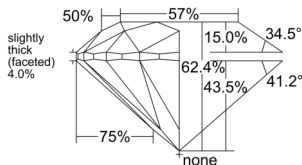

GIA®

FACSIMILE

GIA REPORT 2548070943

Verify this report at GIA.edu

GIA NATURAL DIAMOND DOSSIER®

November 24, 2025
GIA Report Number 2548070943
Shape and Cutting Style ..... Round Brilliant
Measurements ..... 4.31 - 4.33 x 2.69 mm

GRADING RESULTS

Carat Weight ..... 0.31 carat
Color Grade ..... D
Clarity Grade VVS1
Cut Grade ..... Excellent

ADDITIONAL GRADING INFORMATION

Polish ..... Excellent
Symmetry ..... Excellent
Fluorescence ..... Medium Blue
Clarity Characteristics..... Cloud, Pinpoint, Feather, Surface
Graining

Inscription(s): GIA 2548070943

PROPORTIONS

Profile to actual proportions

GRADING SCALES

GIA COLOR SCALE	GIA CLARITY SCALE	GIA CUT SCALE	
D	FLAWLESS	EXCELLENT	
E	INTERNALLY FLAWLESS		
F		VVS₁	VERY GOOD
G	VVS₂		
H	VS₁	GOOD	
I	VS₂		
J	SI₁	FAIR	
K	SI₂		
L	I₁	POOR	
M	I₂		
N	I₃		
O			
P			
Q			
R			
S			
T			
U			
V			
W			
X			
Y			
Z