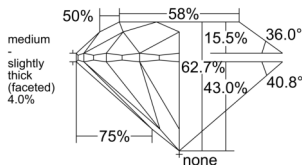

GIA®

FACSIMILE

GIA REPORT 2548026376

Verify this report at GIA.edu

GIA NATURAL DIAMOND DOSSIER®

November 17, 2025
GIA Report Number 2548026376
Shape and Cutting Style ..... Round Brilliant
Measurements ..... 5.60 - 5.65 x 3.53 mm

GRADING RESULTS

Carat Weight ..... 0.70 carat
Color Grade ..... H
Clarity Grade S11
Cut Grade ..... Excellent

ADDITIONAL GRADING INFORMATION

Polish ..... Excellent
Symmetry ..... Excellent
Fluorescence ..... None
Clarity Characteristics ..... Crystal, Feather
Inscription(s): GIA 2548026376

PROPORTIONS

GRADING SCALES

GIA COLOR SCALE

COLOREDNESS	D
	E
	F
	G
	H
	I
	J
NEAR COLORLESS	K
	L
FADING	M
	N
	O
	P
VERY LIGHT	Q
	R
	S
	T
	U
	V
	W
	X
	Y
LIGHT	Z

GIA CLARITY SCALE

FLAWLESS	INTERNAL FLAWLESS	
		EXCELLENT
VERY VERY SLIGHTLY INCLUDED	VVS₁	VERY GOOD
VERY SLIGHTLY INCLUDED	VVS₂	
SLIGHTLY INCLUDED	VS₁	GOOD
	VS₂	
INCLUDED	SI₁	FAIR
	SI₂	
INCLUDED	I₁	POOR
	I₂	
	I₃