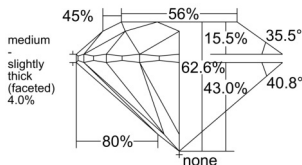

GIA®

FACSIMILE

GIA REPORT 2547998391

Verify this report at GIA.edu

GIA NATURAL DIAMOND DOSSIER®

April 09, 2026
GIA Report Number 2547998391
Shape and Cutting Style ..... Round Brilliant
Measurements ..... 4.49 - 4.51 x 2.82 mm

GRADING RESULTS

Carat Weight ..... 0.35 carat
Color Grade ..... D
Clarity Grade VVS2
Cut Grade ..... Excellent

ADDITIONAL GRADING INFORMATION

Polish ..... Excellent
Symmetry ..... Excellent
Fluorescence ..... Strong Blue
Clarity Characteristics ..... Pinpoint
Inscription(s): GIA 2547998391

PROPORTIONS

Profile to actual proportions