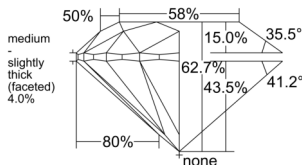

GIA®

FACSIMILE

GIA REPORT 2547998368

Verify this report at GIA.edu

GIA NATURAL DIAMOND DOSSIER®

April 09, 2026
GIA Report Number 2547998368
Shape and Cutting Style ..... Round Brilliant
Measurements ..... 4.31 - 4.33 x 2.70 mm

GRADING RESULTS

Carat Weight ..... 0.31 carat
Color Grade ..... D
Clarity Grade VVS1
Cut Grade ..... Excellent

ADDITIONAL GRADING INFORMATION

Polish ..... Excellent
Symmetry ..... Excellent
Fluorescence ..... Medium Blue
Clarity Characteristics ..... Pinpoint
Inscription(s): GIA 2547998368

PROPORTIONS

GRADING SCALES

GIA COLOR SCALE	GIA CLARITY SCALE	GIA CUT SCALE
COLOURLESS	FLAWLESS	EXCELLENT
D	INTERNALLY FLAWLESS	
E	VVS₁	VERY GOOD
F		
G	VS₁	GOOD
H		
I	SI₁	FAIR
J		
K	I₁	POOR
L		
M	I₂	
N		
O	I₃	
P		
Q		
R		
S		
T		
U		
V		
W		
X		
Y		
Z