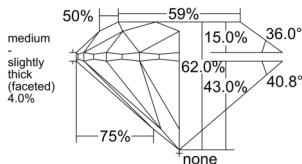

GIA®

FACSIMILE

GIA REPORT 2547998051

Verify this report at GIA.edu

GIA NATURAL DIAMOND DOSSIER®

April 11, 2026
GIA Report Number 2547998051
Shape and Cutting Style ..... Round Brilliant
Measurements ..... 5.09 - 5.11 x 3.16 mm

GRADING RESULTS

Carat Weight ..... 0.51 carat
Color Grade L
Clarity Grade VS2
Cut Grade ..... Excellent

ADDITIONAL GRADING INFORMATION

Polish ..... Excellent
Symmetry ..... Excellent
Fluorescence ..... None
Clarity Characteristics ..... Cloud, Crystal
Inscription(s): GIA 2547998051

PROPORTIONS

Profile to actual proportions

GRADING SCALES

GIA COLOR SCALE	GIA CLARITY SCALE	GIA CUT SCALE	
D	FLAWLESS	EXCELLENT	
E	INTERNALLY FLAWLESS		
F		VVS₁	VERY GOOD
G	VVS₂		
H	VS₁	GOOD	
I	VS₂		
J	SI₁	FAIR	
K	SI₂		
L	I₁	POOR	
M	I₂		
N	I₃		
O			
P			
Q			
R			
S			
T			
U			
V			
W			
X			
Y			
Z