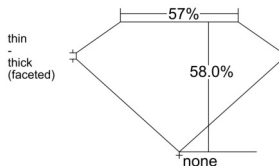

GIA®

FACSIMILE

GIA REPORT 2547994131

Verify this report at GIA.edu

GIA NATURAL DIAMOND DOSSIER®

April 08, 2026
GIA Report Number 2547994131
Shape and Cutting Style ..... Heart Brilliant
Measurements ..... 5.63 x 6.46 x 3.75 mm

GRADING RESULTS

Carat Weight ..... 0.83 carat
Color Grade ..... D
Clarity Grade SI2

ADDITIONAL GRADING INFORMATION

Polish ..... Excellent
Symmetry ..... Excellent
Fluorescence ..... Medium Blue
Clarity Characteristics ..... Cloud, Crystal, Feather
Inscription(s): GIA 2547994131

PROPORTIONS

Profile not to actual proportions

GRADING SCALES

GIA COLOR SCALE		GIA CLARITY SCALE	
COLORLESS	D	VERY VERY SLIGHTLY INCLUDED	FLAWLESS
	E		INTERNALLY FLAWLESS
	F		VVS₁
	G		VVS₂
	H		VS₁
	I		VS₂
	J		SI₁
	K		SI₂
	L		I₁
	M		I₂
NEAR COLORLESS	N	SLIGHTLY INCLUDED	I₃
	O		
	P		
	Q		
FAINT	R		
	S		
	T		
	U		
VERT LIGHT	V		
	W		
	X		
	Y		
LIGHT	Z