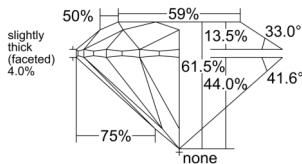

GIA®

FACSIMILE

GIA REPORT 2547975453

Verify this report at GIA.edu

GIA NATURAL DIAMOND DOSSIER®

April 07, 2026
GIA Report Number 2547975453
Shape and Cutting Style ..... Round Brilliant
Measurements ..... 4.76 - 4.79 x 2.94 mm

GRADING RESULTS

Carat Weight ..... 0.41 carat
Color Grade ..... F
Clarity Grade VVS2
Cut Grade ..... Excellent

ADDITIONAL GRADING INFORMATION

Polish ..... Excellent
Symmetry ..... Excellent
Fluorescence ..... Strong Blue
Clarity Characteristics..... Pinpoint, Cloud, Surface Graining
Inscription(s): GIA 2547975453

PROPORTIONS

Profile to actual proportions