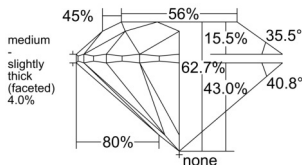

GIA®

FACSIMILE

GIA REPORT 2547973944

Verify this report at GIA.edu

GIA NATURAL DIAMOND DOSSIER®

April 06, 2026
GIA Report Number 2547973944
Shape and Cutting Style ..... Round Brilliant
Measurements ..... 5.38 - 5.42 x 3.38 mm

GRADING RESULTS

Carat Weight ..... 0.61 carat
Color Grade ..... G
Clarity Grade VS1
Cut Grade ..... Excellent

ADDITIONAL GRADING INFORMATION

Polish ..... Excellent
Symmetry ..... Excellent
Fluorescence ..... None
Clarity Characteristics..... Cloud, Crystal, Needle, Pinpoint
Inscription(s): GIA 2547973944

PROPORTIONS

Profile to actual proportions