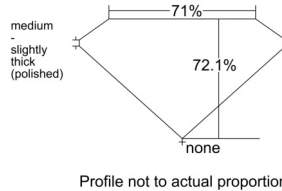

GIA®

FACSIMILE

GIA REPORT 2547968184

Verify this report at GIA.edu

GIA NATURAL DIAMOND DOSSIER®

April 06, 2026
GIA Report Number 2547968184
Shape and Cutting Style ..... Square Modified Brilliant
Measurements ..... 4.40 x 4.35 x 3.13 mm

GRADING RESULTS

Carat Weight ..... 0.50 carat
Color Grade ..... G
Clarity Grade VS1

ADDITIONAL GRADING INFORMATION

Polish ..... Very Good
Symmetry ..... Very Good
Fluorescence ..... None
Clarity Characteristics..... Crystal, Feather, Needle, Pinpoint
Inscription(s): GIA 2547968184

PROPORTIONS

GRADING SCALES

GIA COLOR SCALE		GIA CLARITY SCALE			
COLORLESS	D	VERY VERY SLIGHTLY INCLUDED	FLAWLESS		
	E		INTERNALLY FLAWLESS		
	F	VERY SLIGHTLY INCLUDED	VVS₁		
	G		VVS₂		
	H		VS₁		
	NEAR COLORLESS	I	SLIGHTLY INCLUDED	VS₂	
		J		SI₁	
		FAINT	K	INCLUDED	SI₂
			L		I₁
			M		I₂
VERT LIGHT	N	LIGHT	I₃		
	O				
	P				
	Q				
	R