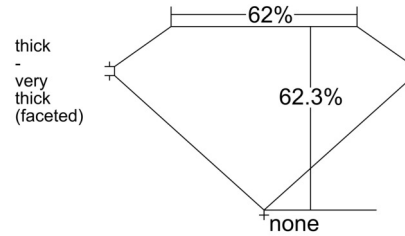

PROPORTIONS

Profile not to actual proportions