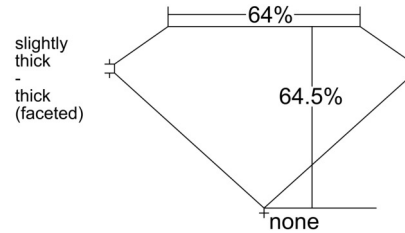

**GIA NATURAL DIAMOND GRADING REPORT**

April 07, 2026  
 GIA Report Number ..... 2547964504  
 Shape and Cutting Style ..... Pear Brilliant  
 Measurements ..... 9.87 x 6.25 x 4.03 mm

**GRADING RESULTS**

Carat Weight ..... 1.51 carat  
 Color Grade ..... F  
 Clarity Grade ..... VS2

**ADDITIONAL GRADING INFORMATION**

Polish ..... Excellent  
 Symmetry ..... Excellent  
 Fluorescence ..... None  
 Inscription(s): GIA 2547964504

**PROPORTIONS**

Profile not to actual proportions

**CLARITY CHARACTERISTICS**

**KEY TO SYMBOLS\***

- ~ Feather
- Pinpoint

**GRADING SCALES**

GIA COLOR SCALE		GIA CLARITY SCALE	
COLOURLESS	D	VERY VERY SLIGHTLY INCLUDED	FLAWLESS
	E		INTERNALLY FLAWLESS
	F		VVS <sub>1</sub>
NEAR COLOURLESS	G	VERY SLIGHTLY INCLUDED	VVS <sub>2</sub>
	H		VS <sub>1</sub>
	I		VS <sub>2</sub>
FANT	J	SLIGHTLY INCLUDED	SI <sub>1</sub>
	K		SI <sub>2</sub>
	L		I <sub>1</sub>
VERY LIGHT	M	INCLUDED	I <sub>2</sub>
	N		I <sub>3</sub>
	O		
LIGHT	P		
	Q		
	R		
	S		
	T		
	U		
	V		
W			
X			
Y			
Z			