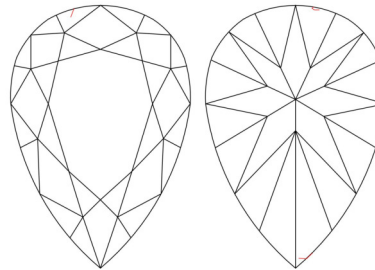

**GIA NATURAL DIAMOND GRADING REPORT**

April 07, 2026  
 GIA Report Number ..... 2547964504  
 Shape and Cutting Style ..... Pear Brilliant  
 Measurements ..... 9.87 x 6.25 x 4.03 mm

**GRADING RESULTS**

Carat Weight ..... 1.51 carat  
 Color Grade ..... F  
 Clarity Grade ..... VS2

**ADDITIONAL GRADING INFORMATION**

Polish ..... Excellent  
 Symmetry ..... Excellent  
 Fluorescence ..... None  
 Inscription(s): GIA 2547964504

**PROPORTIONS**

Profile not to actual proportions

**CLARITY CHARACTERISTICS**

**KEY TO SYMBOLS\***

- ~ Feather
- Pinpoint

**GRADING SCALES**

GIA COLOR SCALE		GIA CLARITY SCALE	
COLOURLESS	D	VERY VERY SLIGHTLY INCLUDED	FLAWLESS
	E		INTERNALLY FLAWLESS
	F		VVS <sub>1</sub>
NEAR COLOURLESS	G	VERY SLIGHTLY INCLUDED	VVS <sub>2</sub>
	H		VS <sub>1</sub>
	I		VS <sub>2</sub>
FANT	J	SLIGHTLY INCLUDED	SI <sub>1</sub>
	K		SI <sub>2</sub>
	L		I <sub>1</sub>
VERY LIGHT	M	INCLUDED	I <sub>2</sub>
	N		I <sub>3</sub>
	O		
LIGHT	P		
	Q		
	R		
	S		
	T		
	U		
	V		
W			
X			
Y			
Z			

 THE SECURITY FEATURES IN THIS DOCUMENT, INCLUDING THE HOLOGRAM, SECURITY SCREEN AND MICROPRINT LINES, IN ADDITION TO THOSE NOT LISTED, EXCEED DOCUMENT SECURITY INDUSTRY GUIDELINES.

\* Red symbols denote internal characteristics (inclusions). Green or black symbols denote external characteristics (blemishes). Diagram is an approximate representation of the diamond, and symbols shown indicate type, position, and approximate size of clarity characteristics. All clarity characteristics may not be shown. Details of finish are not shown.