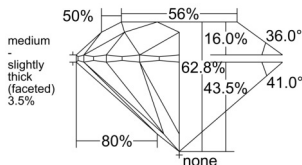

GIA®

FACSIMILE

GIA REPORT 2547964111

Verify this report at GIA.edu

GIA NATURAL DIAMOND DOSSIER®

April 06, 2026
GIA Report Number 2547964111
Shape and Cutting Style ..... Round Brilliant
Measurements ..... 5.05 - 5.09 x 3.18 mm

GRADING RESULTS

Carat Weight ..... 0.50 carat
Color Grade ..... E
Clarity Grade VVS1
Cut Grade ..... Excellent

ADDITIONAL GRADING INFORMATION

Polish ..... Excellent
Symmetry ..... Excellent
Fluorescence ..... None
Clarity Characteristics..... Cloud, Pinpoint, Cavity, Feather
Inscription(s): GIA 2547964111

PROPORTIONS

GRADING SCALES

GIA COLOR SCALE

COLORLESS	D
	E
	F
	G
	H
	I
NEAR COLORLESS	J
	K
	L
FAIN	M
	N
	O
	P
VERY LIGHT	Q
	R
	S
	T
	U
	V
	W
	X
	Y
LIGHT	Z

GIA CLARITY SCALE

FLAWLESS	INTERNAL FLAWLESS	
		VVS₁
VVS₂	VS₁	
VS₂	SI₁	
SI₁	SI₂	
I₁	I₂	
I₂	I₃	
I₃		

GIA CUT SCALE

EXCELLENT
VERY GOOD
GOOD
FAIR
POOR