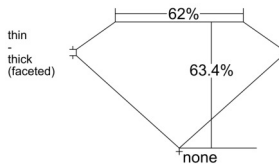

GIA®

FACSIMILE

GIA REPORT 2547962779

Verify this report at GIA.edu

GIA NATURAL DIAMOND DOSSIER®

April 03, 2026
GIA Report Number 2547962779
Shape and Cutting Style ..... Marquise Brilliant
Measurements ..... 7.93 x 4.14 x 2.62 mm

GRADING RESULTS

Carat Weight ..... 0.50 carat
Color Grade ..... E
Clarity Grade VS1

ADDITIONAL GRADING INFORMATION

Polish ..... Excellent
Symmetry ..... Very Good
Fluorescence ..... Very Strong Blue
Clarity Characteristics ..... Crystal, Pinpoint
Inscription(s): GIA 2547962779

PROPORTIONS

Profile not to actual proportions

GRADING SCALES

GIA COLOR SCALE		GIA CLARITY SCALE			
COLORLESS	D	VERY VERY SLIGHTLY INCLUDED	FLAWLESS		
	E		INTERNALLY FLAWLESS		
	F	VERY SLIGHTLY INCLUDED	VVS₁		
	G		VVS₂		
	H		VS₁		
	NEAR COLORLESS	I	SLIGHTLY INCLUDED	VS₂	
		J		SI₁	
		FAINT	K	INCLUDED	SI₂
			L		I₁
			M		I₂
VERT LIGHT	N	LIGHT	I₃		
	O				
	P				
	Q				
	R