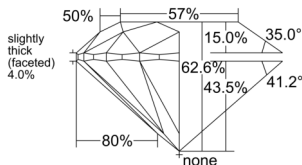

GIA®

FACSIMILE

GIA REPORT 2547962761

Verify this report at GIA.edu

GIA NATURAL DIAMOND DOSSIER®

April 06, 2026
GIA Report Number 2547962761
Shape and Cutting Style ..... Round Brilliant
Measurements ..... 5.05 - 5.09 x 3.18 mm

GRADING RESULTS

Carat Weight ..... 0.50 carat
Color Grade ..... D
Clarity Grade VVS1
Cut Grade ..... Excellent

ADDITIONAL GRADING INFORMATION

Polish ..... Excellent
Symmetry ..... Excellent
Fluorescence ..... Strong Blue
Clarity Characteristics ..... Pinpoint
Inscription(s): GIA 2547962761

PROPORTIONS

Profile to actual proportions

GRADING SCALES

GIA COLOR SCALE	GIA CLARITY SCALE	GIA CUT SCALE	
D	FLAWLESS	EXCELLENT	
E	INTERNALLY FLAWLESS		
F		VVS₁	VERY GOOD
G	VVS₂		
H	VS₁	GOOD	
I	VS₂		
J	SI₁	FAIR	
K	SI₂		
L	I₁	POOR	
M			
N			
O	I₂		
P			
Q			
R	I₃		
S			
T			
U			
V			
W			
X			
Y			
Z