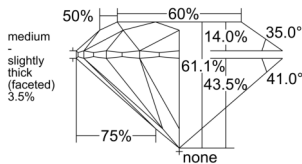

GIA®

FACSIMILE

GIA REPORT 2547958878

Verify this report at GIA.edu

GIA NATURAL DIAMOND DOSSIER®

April 06, 2026
GIA Report Number 2547958878
Shape and Cutting Style ..... Round Brilliant
Measurements ..... 5.23 - 5.25 x 3.20 mm

GRADING RESULTS

Carat Weight ..... 0.54 carat
Color Grade ..... M
Clarity Grade VS1
Cut Grade ..... Excellent

ADDITIONAL GRADING INFORMATION

Polish ..... Excellent
Symmetry ..... Excellent
Fluorescence ..... Faint
Clarity Characteristics ..... Crystal, Needle, Pinpoint
Inscription(s): GIA 2547958878

PROPORTIONS

Profile to actual proportions