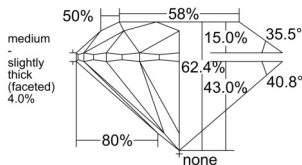

GIA®

FACSIMILE

GIA NATURAL DIAMOND DOSSIER®

April 03, 2026
GIA Report Number 2547953416
Shape and Cutting Style ..... Round Brilliant
Measurements ..... 5.06 - 5.09 x 3.17 mm

GRADING RESULTS

Carat Weight ..... 0.51 carat
Color Grade ..... N
Clarity Grade VS1
Cut Grade ..... Excellent

ADDITIONAL GRADING INFORMATION

Polish ..... Excellent
Symmetry ..... Excellent
Fluorescence ..... None
Clarity Characteristics ..... Crystal, Cloud
Inscription(s): GIA 2547953416

GIA REPORT 2547953416

Verify this report at GIA.edu

PROPORTIONS

GRADING SCALES

GIA COLOR SCALE

COLORESS	D
	E
	F
	G
	H
	I
	J
NEAR COLORESS	K
	L
FANIT	M
	N
	O
	P
VERY LIGHT	Q
	R
	S
	T
	U
	V
	W
	X
	Y
LIGHT	Z

GIA CLARITY SCALE

FLAWLESS	INTERNAL FLAWLESS	
		FLAWLESS
VERY VERY SLIGHTLY INCLUDED	VERY SLIGHTLY INCLUDED	
		VVS₁
	VVS₂	
SLIGHTLY INCLUDED	INCLUDED	
		VS₁
	VS₂	
	SI₁	
	SI₂	
	I₁	
	I₂	
	I₃	

GIA CUT SCALE

EXCELLENT
VERY GOOD
GOOD
FAIR
POOR