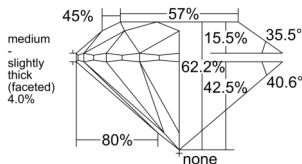

GIA®

FACSIMILE

GIA REPORT 2547953384

Verify this report at GIA.edu

GIA NATURAL DIAMOND DOSSIER®

April 02, 2026
GIA Report Number 2547953384
Shape and Cutting Style ..... Round Brilliant
Measurements ..... 4.81 - 4.84 x 3.00 mm

GRADING RESULTS

Carat Weight ..... 0.43 carat
Color Grade ..... D
Clarity Grade VVS1
Cut Grade ..... Excellent

ADDITIONAL GRADING INFORMATION

Polish ..... Excellent
Symmetry ..... Excellent
Fluorescence ..... Strong Blue
Clarity Characteristics ..... Pinpoint, Feather
Inscription(s): GIA 2547953384

PROPORTIONS

GRADING SCALES

GIA COLOR SCALE	GIA CLARITY SCALE	GIA CUT SCALE	
D	FLAWLESS	EXCELLENT	
E	INTERNALLY FLAWLESS		
F		VVS₁	VERY GOOD
G	VVS₂		
H	VS₁	GOOD	
I	VS₂		
J	SI₁	FAIR	
K	SI₂		
L	I₁	POOR	
M	I₂		
N	I₃		
O			
P			
Q			
R			
S			
T			
U			
V			
W			
X			
Y			
Z