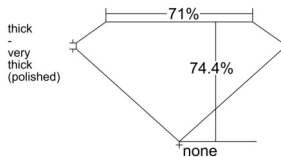

GIA®

FACSIMILE

GIA REPORT 2547949498

Verify this report at GIA.edu

GIA NATURAL DIAMOND DOSSIER®

April 03, 2026
GIA Report Number **2547949498**
Shape and Cutting Style ..... **Square Modified Brilliant**
Measurements ..... **4.51 x 4.47 x 3.33 mm**

GRADING RESULTS

Carat Weight ..... **0.61 carat**
Color Grade ..... **I**
Clarity Grade **VS2**

ADDITIONAL GRADING INFORMATION

Polish ..... **Excellent**
Symmetry ..... **Very Good**
Fluorescence ..... **None**
Clarity Characteristics ..... **Crystal**
Inscription(s): **GIA 2547949498**

PROPORTIONS

Profile not to actual proportions

GRADING SCALES

GIA COLOR SCALE		GIA CLARITY SCALE			
COLORLESS	D	VERY VERY SLIGHTLY INCLUDED	FLAWLESS		
	E		INTERNALLY FLAWLESS		
	F		VVS₁		
	NEAR COLORLESS	G	VERY SLIGHTLY INCLUDED	VVS₂	
		H		VS₁	
		FAINT	I	SLIGHTLY INCLUDED	VS₂
			J		SI₁
			K	SI₂	
	LIGHT	L	INCLUDED	I₁	
		M		I₂	
N		I₃			
O					
P					
Q					
R					
S					
T					
U					
V					
W					
X					
Y					
Z