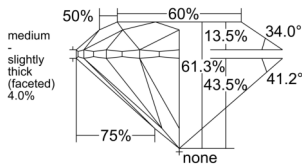

GIA®

FACSIMILE

GIA REPORT 2547943943

Verify this report at GIA.edu

GIA NATURAL DIAMOND DOSSIER®

April 02, 2026
GIA Report Number 2547943943
Shape and Cutting Style ..... Round Brilliant
Measurements ..... 5.07 - 5.10 x 3.12 mm

GRADING RESULTS

Carat Weight ..... 0.50 carat
Color Grade ..... F
Clarity Grade VS1
Cut Grade ..... Excellent

ADDITIONAL GRADING INFORMATION

Polish ..... Excellent
Symmetry ..... Excellent
Fluorescence ..... None
Clarity Characteristics ..... Feather, Pinpoint
Inscription(s): GIA 2547943943

PROPORTIONS

Profile to actual proportions