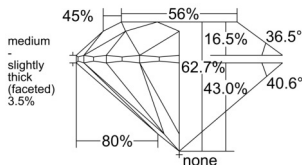

GIA®

FACSIMILE

GIA REPORT 2547943145

Verify this report at GIA.edu

GIA NATURAL DIAMOND DOSSIER®

April 02, 2026
GIA Report Number 2547943145
Shape and Cutting Style ..... Round Brilliant
Measurements ..... 5.66 - 5.70 x 3.56 mm

GRADING RESULTS

Carat Weight ..... 0.71 carat
Color Grade ..... H
Clarity Grade VVS2
Cut Grade ..... Excellent

ADDITIONAL GRADING INFORMATION

Polish ..... Excellent
Symmetry ..... Excellent
Fluorescence ..... None
Clarity Characteristics ..... Cloud, Pinpoint
Inscription(s): GIA 2547943145

PROPORTIONS

Profile to actual proportions

GRADING SCALES

GIA COLOR SCALE

COLORLESS	D
	E
	F
	G
	H
	I
	J
NEAR COLORLESS	K
	L
Faint	M
	N
	O
	P
Very Light	Q
	R
	S
	T
	U
	V
Light	W
	X
	Y
	Z

GIA CLARITY SCALE

FLAWLESS	VERY VERY SLIGHTLY INCLUDED	I₁		
			I₂	
INTERNALLY FLAWLESS	VERY SLIGHTLY INCLUDED	SI₁		
			SI₂	
VVS₁	VERY SLIGHTLY INCLUDED	VS₁		
			VS₂	
VVS₂	VERY SLIGHTLY INCLUDED	Slightly Included	I₁	
				I₂
VS₁	VERY SLIGHTLY INCLUDED	Included	I₂	
				I₃

GIA CUT SCALE

EXCELLENT	VERY GOOD	GOOD	FAIR	POOR