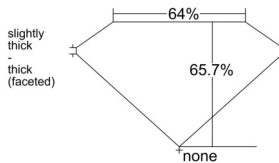

GIA®

FACSIMILE

GIA REPORT 2547935108

Verify this report at GIA.edu

GIA NATURAL DIAMOND DOSSIER®

April 01, 2026
GIA Report Number 2547935108
Shape and Cutting Style ..... Oval Brilliant
Measurements ..... 6.81 x 4.93 x 3.24 mm

GRADING RESULTS

Carat Weight ..... 0.71 carat
Color Grade ..... D
Clarity Grade VVS1

ADDITIONAL GRADING INFORMATION

Polish ..... Excellent
Symmetry ..... Excellent
Fluorescence ..... Medium Blue
Clarity Characteristics ..... Pinpoint
Inscription(s): GIA 2547935108

PROPORTIONS

Profile not to actual proportions

GRADING SCALES

GIA COLOR SCALE		GIA CLARITY SCALE			
COLORLESS	D	VERY VERY SLIGHTLY INCLUDED	FLAWLESS		
	E		INTERNALLY FLAWLESS		
	F	VERY SLIGHTLY INCLUDED	VVS₁		
	G		VVS₂		
	H		VS₁		
	NEAR COLORLESS	I	SLIGHTLY INCLUDED	VS₂	
		J		SI₁	
		FAINT	K	INCLUDED	SI₂
			L		I₁
			M		I₂
VERT LIGHT	N	LIGHT	I₃		
	O				
	P				
	Q				
	R