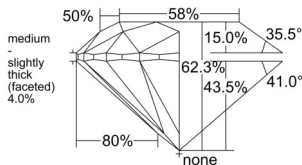

GIA®

FACSIMILE

GIA NATURAL DIAMOND DOSSIER®

March 30, 2026
GIA Report Number 2547915241
Shape and Cutting Style ..... Round Brilliant
Measurements ..... 5.09 - 5.12 x 3.18 mm

GRADING RESULTS

Carat Weight ..... 0.51 carat
Color Grade ..... J
Clarity Grade VS1
Cut Grade ..... Excellent

ADDITIONAL GRADING INFORMATION

Polish ..... Excellent
Symmetry ..... Excellent
Fluorescence ..... Faint
Clarity Characteristics ..... Crystal, Pinpoint
Inscription(s): GIA 2547915241

GIA REPORT 2547915241

Verify this report at GIA.edu

PROPORTIONS

GRADING SCALES

GIA COLOR SCALE

COLORESS	D
	E
	F
	G
	H
	I
	J
NEAR COLORESS	K
	L
FAIN	M
	N
	O
	P
	Q
VERY LIGHT	R
	S
	T
	U
	V
	W
	X
	Y
LIGHT	Z

GIA CLARITY SCALE

FLAWLESS	INTERNAL FLAWLESS	
		FLAWLESS
VERY VERY SLIGHTLY INCLUDED	VVS₁	
	VVS₂	
VERY SLIGHTLY INCLUDED	VS₁	
	VS₂	
SLIGHTLY INCLUDED	SI₁	
	SI₂	
INCLUDED	I₁	
	I₂	
	I₃	

GIA CUT SCALE

EXCELLENT
VERY GOOD
GOOD
FAIR
POOR