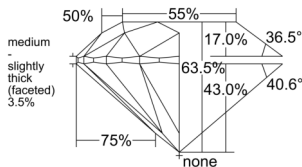

GIA®

FACSIMILE

GIA REPORT 2547913842

Verify this report at GIA.edu

GIA NATURAL DIAMOND DOSSIER®

April 01, 2026
GIA Report Number 2547913842
Shape and Cutting Style ..... Round Brilliant
Measurements ..... 6.06 - 6.15 x 3.87 mm

GRADING RESULTS

Carat Weight ..... 0.90 carat
Color Grade ..... F
Clarity Grade S11
Cut Grade ..... Excellent

ADDITIONAL GRADING INFORMATION

Polish ..... Excellent
Symmetry ..... Very Good
Fluorescence ..... None
Clarity Characteristics ..... Feather
Inscription(s): GIA 2547913842

PROPORTIONS

GRADING SCALES

GIA COLOR SCALE	GIA CLARITY SCALE	GIA CUT SCALE	
D	FLAWLESS	EXCELLENT	
E	INTERNALLY FLAWLESS		
F		VVS₁	VERY GOOD
G	VVS₂		
H	VS₁	GOOD	
I	VS₂		
J	S1₁	FAIR	
K	S1₂		
L	I₁	POOR	
M	I₂		
N	I₃		
O			
P			
Q			
R			
S			
T			
U			
V			
W			
X			
Y			
Z