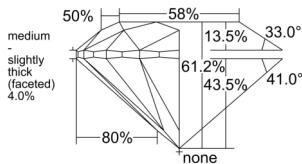

GIA®

FACSIMILE

GIA REPORT 2547904424

Verify this report at GIA.edu

GIA NATURAL DIAMOND DOSSIER®

March 27, 2026
GIA Report Number 2547904424
Shape and Cutting Style ..... Round Brilliant
Measurements ..... 4.05 - 4.07 x 2.48 mm

GRADING RESULTS

Carat Weight ..... 0.25 carat
Color Grade ..... E
Clarity Grade VS1
Cut Grade ..... Excellent

ADDITIONAL GRADING INFORMATION

Polish ..... Excellent
Symmetry ..... Excellent
Fluorescence ..... Faint
Clarity Characteristics ..... Crystal, Cloud, Pinpoint
Inspection(s): GIA 2547904424

PROPORTIONS

Profile to actual proportions

GRADING SCALES

GIA COLOR SCALE

COLORLESS	D
	E
	F
	G
	H
	I
	J
NEAR COLORLESS	K
	L
	M
	N
	O
	P
	Q
	R
	S
	T
	U
	V
	W
	X
	Y
	Z

GIA CLARITY SCALE

FLAWLESS	INTERNAL FLAWLESS	
		FLAWLESS
VERY VERY SLIGHTLY INCLUDED	VVS₁	
	VVS₂	
VERY SLIGHTLY INCLUDED	VS₁	
	VS₂	
SLIGHTLY INCLUDED	SI₁	
	SI₂	
INCLUDED	I₁	
	I₂	
	I₃	

GIA CUT SCALE

EXCELLENT
VERY GOOD
GOOD
FAIR
POOR