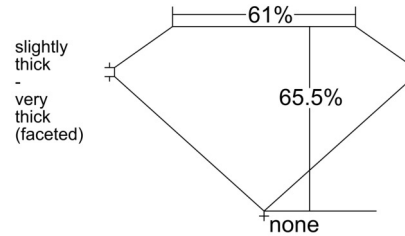

GIA NATURAL DIAMOND GRADING REPORT

March 30, 2026  
 GIA Report Number ..... 2547903872  
 Shape and Cutting Style ..... Oval Brilliant  
 Measurements ..... 7.52 x 5.48 x 3.59 mm

GRADING RESULTS

Carat Weight ..... 1.01 carat  
 Color Grade ..... H  
 Clarity Grade ..... VVS2

PROPORTIONS

Profile not to actual proportions

CLARITY CHARACTERISTICS

KEY TO SYMBOLS\*

 Cloud

\* Red symbols denote internal characteristics (inclusions). Green or black symbols denote external characteristics (blemishes). Diagram is an approximate representation of the diamond, and symbols shown indicate type, position, and approximate size of clarity characteristics. All clarity characteristics may not be shown. Details of finish are not shown.