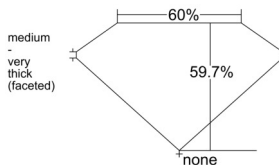

GIA®

FACSIMILE

GIA REPORT 2547891372

Verify this report at GIA.edu

GIA NATURAL DIAMOND DOSSIER®

March 26, 2026
GIA Report Number 2547891372
Shape and Cutting Style ..... Heart Brilliant
Measurements ..... 4.82 x 5.42 x 3.24 mm

GRADING RESULTS

Carat Weight ..... 0.50 carat
Color Grade ..... D
Clarity Grade VS1

ADDITIONAL GRADING INFORMATION

Polish ..... Very Good
Symmetry ..... Very Good
Fluorescence ..... None
Clarity Characteristics ..... Crystal
Inscription(s): GIA 2547891372

PROPORTIONS

Profile not to actual proportions

GRADING SCALES

GIA COLOR SCALE		GIA CLARITY SCALE	
COLORLESS	D	VERY VERY SLIGHTLY INCLUDED	FLAWLESS
	E		INTERNALLY FLAWLESS
	F		VS₁
	G		VS₂
	H		VS₁
	I		VS₂
	J		SI₁
	K		SI₂
	L		I₁
	M		I₂
NEAR COLORLESS	N	SLIGHTLY INCLUDED	I₃
	O		
	P		
	Q		
FAINT	R		
	S		
	T		
	U		
VERY LIGHT	V		
	W		
	X		
	Y		
LIGHT	Z