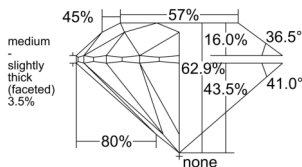

GIA®

FACSIMILE

GIA REPORT 2547871452

Verify this report at GIA.edu

GIA NATURAL DIAMOND DOSSIER®

March 24, 2026
GIA Report Number 2547871452
Shape and Cutting Style ..... Round Brilliant
Measurements ..... 4.71 - 4.74 x 2.98 mm

GRADING RESULTS

Carat Weight ..... 0.41 carat
Color Grade ..... D
Clarity Grade VVS1
Cut Grade ..... Excellent

ADDITIONAL GRADING INFORMATION

Polish ..... Excellent
Symmetry ..... Excellent
Fluorescence ..... Faint
Clarity Characteristics ..... Pinpoint
Inscription(s): GIA 2547871452

PROPORTIONS

Profile to actual proportions

GRADING SCALES

GIA COLOR SCALE

COLOURLESS	D
	E
	F
	G
	H
NEAR COLOURLESS	I
	J
	K
	L
FAIN	M
	N
	O
	P
VERY LIGHT	Q
	R
	S
	T
	U
	V
	W
	X
	Y
LIGHT	Z

GIA CLARITY SCALE

FLAWLESS	INTERNAL FLAWLESS	
		FLAWLESS
VERY VERY SLIGHTLY INCLUDED	VVS₁	
	VVS₂	
VERY SLIGHTLY INCLUDED	VS₁	
	VS₂	
SLIGHTLY INCLUDED	SI₁	
	SI₂	
INCLUDED	I₁	
	I₂	
	I₃	

GIA CUT SCALE

EXCELLENT
VERY GOOD
GOOD
FAIR
POOR