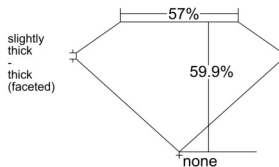

GIA®

FACSIMILE

GIA REPORT 2547862030

Verify this report at GIA.edu

GIA NATURAL DIAMOND DOSSIER®

March 21, 2026
GIA Report Number 2547862030
Shape and Cutting Style ..... Heart Brilliant
Measurements ..... 4.87 x 5.60 x 3.35 mm

GRADING RESULTS

Carat Weight ..... 0.52 carat
Color Grade ..... D
Clarity Grade VVS1

ADDITIONAL GRADING INFORMATION

Polish ..... Very Good
Symmetry ..... Very Good
Fluorescence ..... None
Clarity Characteristics ..... Pinpoint
Inscription(s): GIA 2547862030

PROPORTIONS

Profile not to actual proportions