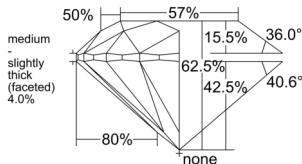

GIA®

FACSIMILE

GIA REPORT 2547859845

Verify this report at GIA.edu

GIA NATURAL DIAMOND DOSSIER®

March 21, 2026
GIA Report Number 2547859845
Shape and Cutting Style ..... Round Brilliant
Measurements ..... 5.03 - 5.07 x 3.16 mm

GRADING RESULTS

Carat Weight ..... 0.50 carat
Color Grade I
Clarity Grade S11
Cut Grade ..... Excellent

ADDITIONAL GRADING INFORMATION

Polish ..... Excellent
Symmetry ..... Excellent
Fluorescence ..... None
Clarity Characteristics ..... Cloud
Inscription(s): GIA 2547859845

PROPORTIONS

Profile to actual proportions

GRADING SCALES

GIA COLOR SCALE	GIA CLARITY SCALE	GIA CUT SCALE	
D	FLAWLESS	EXCELLENT	
E	INTERNALLY FLAWLESS		
F		VVS₁	VERY GOOD
G	VVS₂		
H	VS₁	GOOD	
I	VS₂		
J	S1₁	FAIR	
K	S1₂		
L	I₁	POOR	
M	I₂		
N	I₃		
O			
P			
Q			
R			
S			
T			
U			
V			
W			
X			
Y			
Z