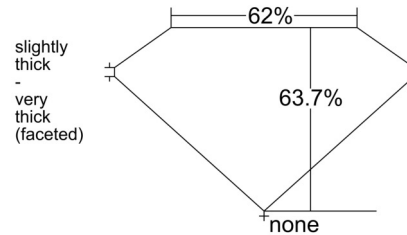

GIA NATURAL DIAMOND GRADING REPORT

March 18, 2026  
 GIA Report Number ..... 2547824665  
 Shape and Cutting Style ..... Oval Brilliant  
 Measurements ..... 9.07 x 6.60 x 4.20 mm

GRADING RESULTS

Carat Weight ..... 1.70 carat  
 Color Grade ..... F  
 Clarity Grade ..... VS1

PROPORTIONS

Profile not to actual proportions

CLARITY CHARACTERISTICS

KEY TO SYMBOLS\*

- Crystal
- ~ Feather
- Pinpoint

\* Red symbols denote internal characteristics (inclusions). Green or black symbols denote external characteristics (blemishes). Diagram is an approximate representation of the diamond, and symbols shown indicate type, position, and approximate size of clarity characteristics. All clarity characteristics may not be shown. Details of finish are not shown.