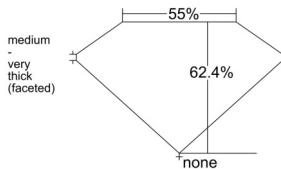

GIA®

FACSIMILE

GIA REPORT 2547817498

Verify this report at GIA.edu

GIA NATURAL DIAMOND DOSSIER®

March 16, 2026
GIA Report Number 2547817498
Shape and Cutting Style ..... Heart Brilliant
Measurements ..... 5.45 x 6.01 x 3.75 mm

GRADING RESULTS

Carat Weight ..... 0.71 carat
Color Grade ..... F
Clarity Grade VVS1

ADDITIONAL GRADING INFORMATION

Polish ..... Very Good
Symmetry ..... Very Good
Fluorescence ..... None
Clarity Characteristics ..... Pinpoint, Cloud, Feather
Inscription(s): GIA 2547817498

PROPORTIONS

Profile not to actual proportions

GRADING SCALES

GIA COLOR SCALE		GIA CLARITY SCALE	
COLORLESS	D	VERY VERY SLIGHTLY INCLUDED	FLAWLESS
	E		INTERNALLY FLAWLESS
	F		VVS₁
	G		VVS₂
	H		VS₁
	I		VS₂
	J		SI₁
	K		SI₂
	L		I₁
	M		I₂
NEAR COLORLESS	N	SLIGHTLY INCLUDED	I₃
	O		
	P		
	Q		
FAINT	R		
	S		
	T		
	U		
VERT LIGHT	V		
	W		
	X		
	Y		
LIGHT	Z