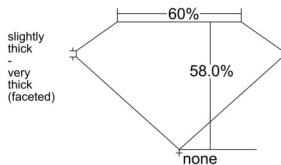

GIA®

FACSIMILE

GIA REPORT 2547817474

Verify this report at GIA.edu

GIA NATURAL DIAMOND DOSSIER®

March 17, 2026
GIA Report Number 2547817474
Shape and Cutting Style ..... Heart Brilliant
Measurements ..... 4.82 x 5.55 x 3.22 mm

GRADING RESULTS

Carat Weight ..... 0.52 carat
Color Grade ..... E
Clarity Grade ..... Internally Flawless

ADDITIONAL GRADING INFORMATION

Polish ..... Very Good
Symmetry ..... Excellent
Fluorescence ..... Faint
Clarity Characteristics ..... Minor Details of Polish
Inscription(s): GIA 2547817474

PROPORTIONS

Profile not to actual proportions

GRADING SCALES

GIA COLOR SCALE		GIA CLARITY SCALE			
COLORLESS	D	VERY VERY SLIGHTLY INCLUDED	FLAWLESS		
	E		INTERNALLY FLAWLESS		
	F	VERY SLIGHTLY INCLUDED	VVS₁		
	G		VVS₂		
	H		VS₁		
	NEAR COLORLESS	I	SLIGHTLY INCLUDED	VS₂	
		J		SI₁	
		FAINT	K	INCLUDED	SI₂
			L		I₁
			M		I₂
VERT LIGHT	N	LIGHT	I₃		
	O				
	P				
	Q				
	R