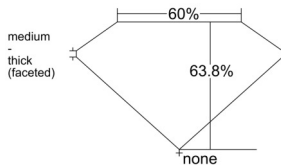

GIA®

FACSIMILE

GIA REPORT 2547809441

Verify this report at GIA.edu

GIA NATURAL DIAMOND DOSSIER®

March 16, 2026
GIA Report Number 2547809441
Shape and Cutting Style ..... Marquise Brilliant
Measurements ..... 8.28 x 4.25 x 2.71 mm

GRADING RESULTS

Carat Weight ..... 0.55 carat
Color Grade ..... E
Clarity Grade VVS1

ADDITIONAL GRADING INFORMATION

Polish ..... Excellent
Symmetry ..... Very Good
Fluorescence ..... Medium Blue
Clarity Characteristics ..... Pinpoint
Inscription(s): GIA 2547809441

PROPORTIONS

Profile not to actual proportions

GRADING SCALES

GIA COLOR SCALE		GIA CLARITY SCALE			
COLORLESS	D	VERY VERY SLIGHTLY INCLUDED	FLAWLESS		
	E		INTERNALLY FLAWLESS		
	F		VVS₁		
	NEAR COLORLESS	G	VVS₂		
		H	VERY SLIGHTLY INCLUDED	VS₁	
		I		VS₂	
		FAINT	J	SLIGHTLY INCLUDED	SI₁
			K		SI₂
	L		INCLUDED		I₁
	M	I₂			
N	I₃				
VERT LIGHT	O				
	P				
	Q				
	R				
	S				
	T				
	U				
LIGHT	V				
	W				
	X				
	Y				
	Z