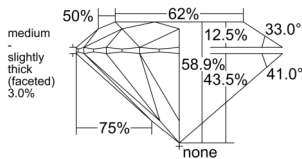

GIA®

FACSIMILE

GIA REPORT 2547808451

Verify this report at GIA.edu

GIA NATURAL DIAMOND DOSSIER®

March 16, 2026
GIA Report Number 2547808451
Shape and Cutting Style ..... Round Brilliant
Measurements ..... 5.17 - 5.19 x 3.05 mm

GRADING RESULTS

Carat Weight ..... 0.50 carat
Color Grade ..... D
Clarity Grade VS1
Cut Grade ..... Excellent

ADDITIONAL GRADING INFORMATION

Polish ..... Excellent
Symmetry ..... Excellent
Fluorescence ..... None
Clarity Characteristics ..... Crystal, Needle, Pinpoint
Inscription(s): GIA 2547808451

PROPORTIONS

Profile to actual proportions

GRADING SCALES

GIA COLOR SCALE	GIA CLARITY SCALE	GIA CUT SCALE	
D	FLAWLESS	EXCELLENT	
E	INTERNALLY FLAWLESS		
F		VVS₁	VERY GOOD
G	VVS₂		
H	VS₁	GOOD	
I	VS₂		
J	SI₁	FAIR	
K	SI₂		
L	I₁	POOR	
M			
N			
O	I₂		
P			
Q			
R	I₃		
S			
T			
U			
V			
W			
X			
Y			
Z