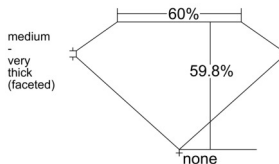

GIA®

FACSIMILE

GIA REPORT 2547803400

Verify this report at GIA.edu

GIA NATURAL DIAMOND DOSSIER®

March 13, 2026
GIA Report Number 2547803400
Shape and Cutting Style ..... Heart Brilliant
Measurements ..... 5.87 x 6.74 x 4.03 mm

GRADING RESULTS

Carat Weight ..... 0.93 carat
Color Grade ..... J
Clarity Grade VS2

ADDITIONAL GRADING INFORMATION

Polish ..... Excellent
Symmetry ..... Excellent
Fluorescence ..... Faint
Clarity Characteristics ..... Crystal, Cloud
Inscription(s): GIA 2547803400

PROPORTIONS

Profile not to actual proportions

GRADING SCALES

GIA COLOR SCALE		GIA CLARITY SCALE			
COLORLESS	D	VERY VERY SLIGHTLY INCLUDED	FLAWLESS		
	E		INTERNALLY FLAWLESS		
	F		VVS₁		
	G		VVS₂		
	NEAR COLORLESS		H	VERY SLIGHTLY INCLUDED	VS₁
			I		VS₂
			J		SI₁
	FAINT		K	SLIGHTLY INCLUDED	SI₂
			L		I₁
			M		I₂
N		I₃			
VERT LIGHT		O	INCLUDED		
		P			
		Q			
	R				
	S				
	T				
LIGHT	U				
	V				
	W				
	X				
Y					
Z