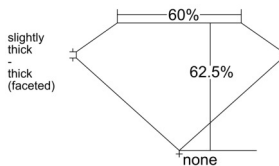

GIA®

FACSIMILE

GIA REPORT 2547800608

Verify this report at GIA.edu

GIA NATURAL DIAMOND DOSSIER®

March 12, 2026
GIA Report Number 2547800608
Shape and Cutting Style ..... Pear Brilliant
Measurements ..... 8.75 x 5.45 x 3.40 mm

GRADING RESULTS

Carat Weight ..... 0.91 carat
Color Grade ..... J
Clarity Grade VS1

ADDITIONAL GRADING INFORMATION

Polish ..... Excellent
Symmetry ..... Excellent
Fluorescence ..... Strong Blue
Clarity Characteristics ..... Crystal, Pinpoint
Inscription(s): GIA 2547800608

PROPORTIONS

Profile not to actual proportions

GRADING SCALES

GIA COLOR SCALE		GIA CLARITY SCALE	
COLORLESS	D	VERY VERY SLIGHTLY INCLUDED	FLAWLESS
	E		INTERNALLY FLAWLESS
	F		VVS₁
	G		VVS₂
	H		VS₁
	I		VS₂
	J		SI₁
	K		SI₂
	L		I₁
	M		I₂
NEAR COLORLESS	N	SLIGHTLY INCLUDED	I₃
	O		
	P		
	Q		
FAINT	R		
	S		
	T		
	U		
VERY LIGHT	V		
	W		
	X		
	Y		
LIGHT	Z